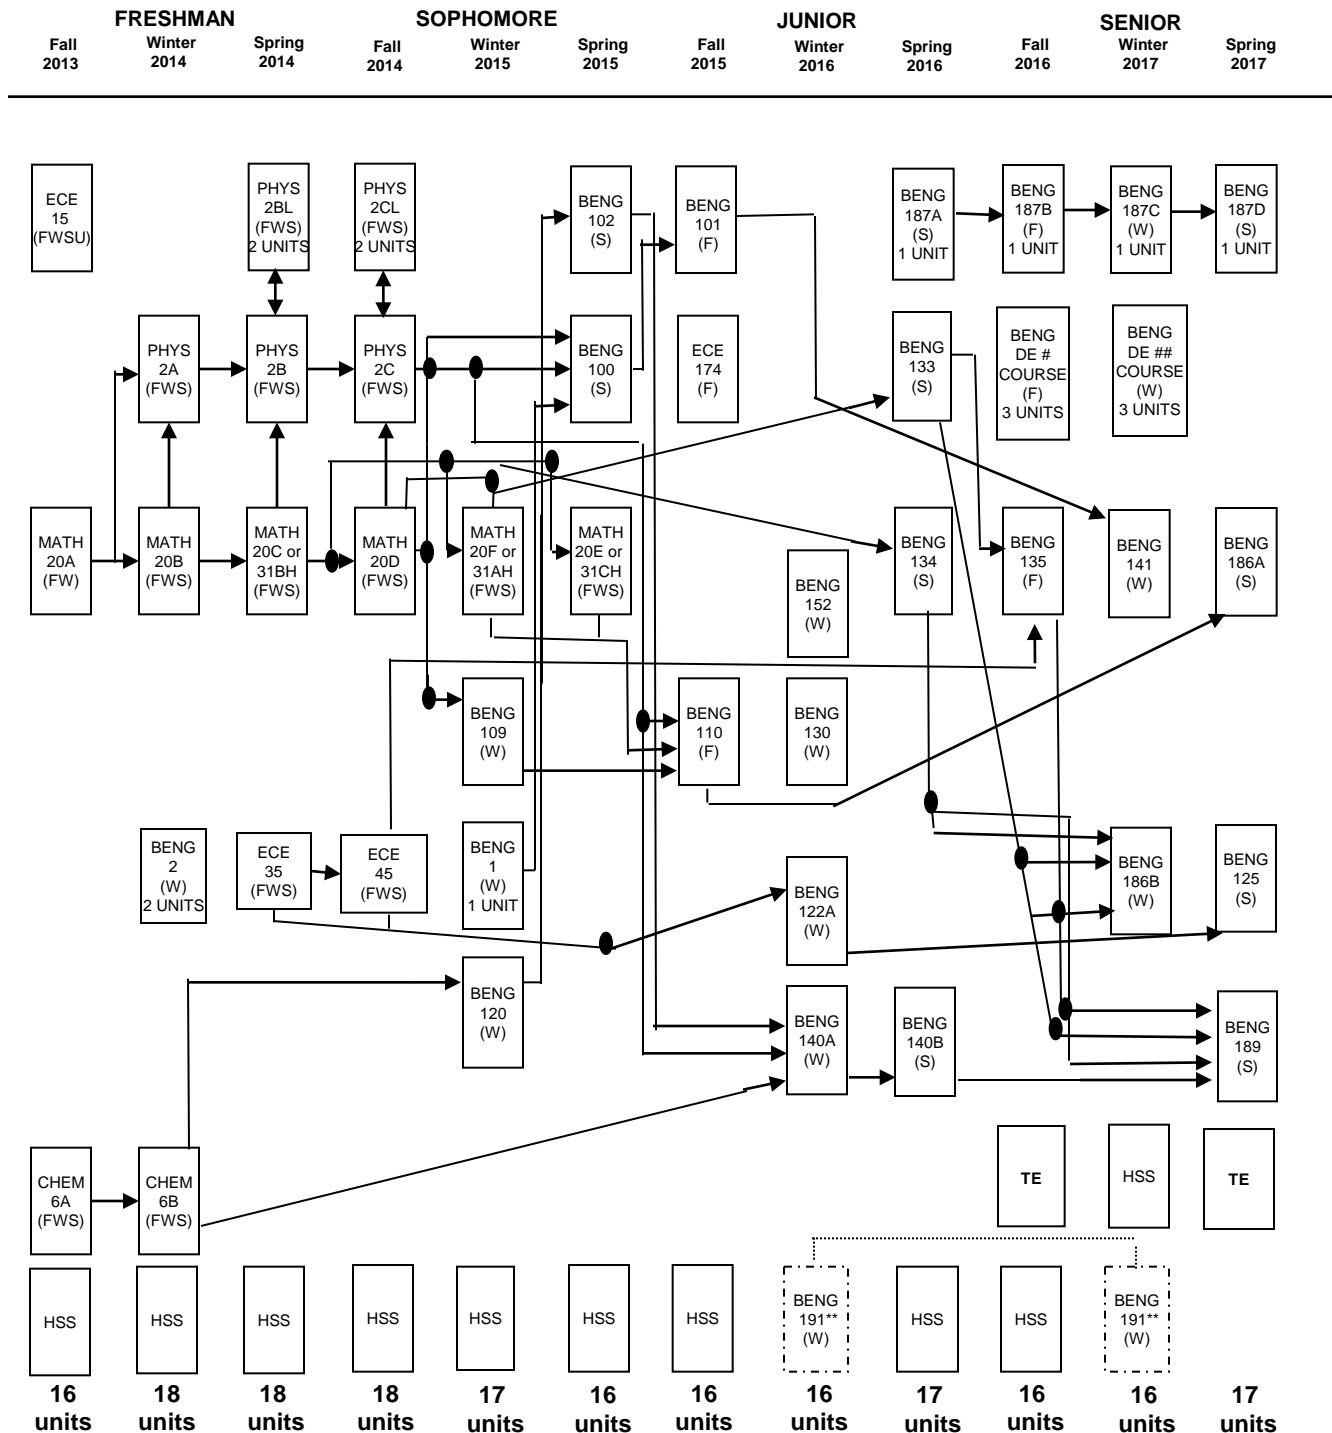

UCSD BIOENGINEERING: BIOSYSTEMS MAJOR

Not Yet Accredited by the Engineering Accreditation Commission of the Accreditation Board for Engineering & Technology [EAC/ABET]

(ALL COURSES REQUIRED FOR THE MAJOR MUST BE TAKEN FOR LETTER GRADES.)

DESIGN ELECTIVE (DE) COURSES (FALL): ##DESIGN ELECTIVE (DE) COURSES (WTR): ** BENG 191 may be taken once and is recommended for Juniors or Seniors, but not required.

Electives

BENG 199 (FWS)

201 TOTAL UNITS
(161 MAJOR + 40 GE)