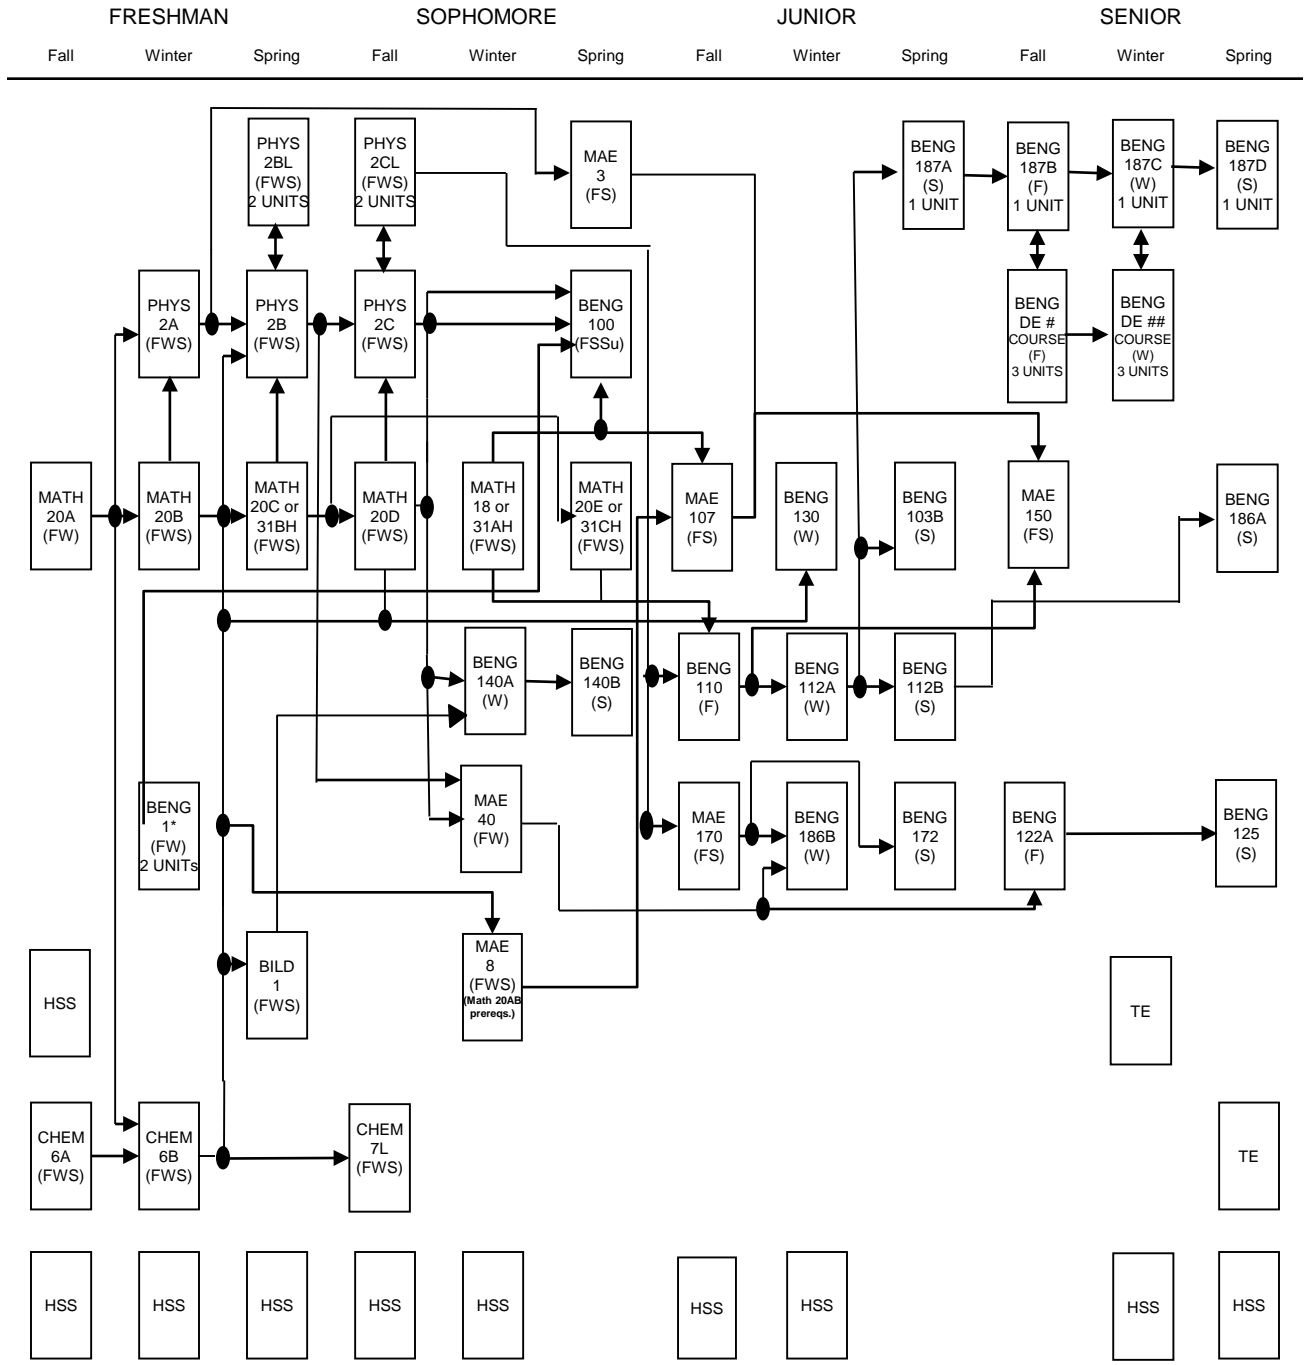

BIOENGINEERING (BENG) ~ "NEW"

COURSE FLOWCHART

(EFFECTIVE FALL 2015)

Accredited by the Engineering Accreditation Commission of the
Accreditation Board for Engineering & Technology [EAC/ABET]

(ALL COURSES REQUIRED FOR THE MAJOR MUST BE TAKEN FOR LETTER GRADES.) ~ REV. 4/8/24

DE COURSES (FALL):
BENG 119A, 126A, 127A,
128A, 129A, 139A, 147A,
148A, 149A, 169A, or 179A

DE COURSES (WTR.):
BENG 119B, 126B, 127B,
128B, 129B, 139B, 147B,
148B, 149B, 169B, or
179B

++BENG 191 may be taken
once and is recommended
for Juniors and Seniors,
but not required.