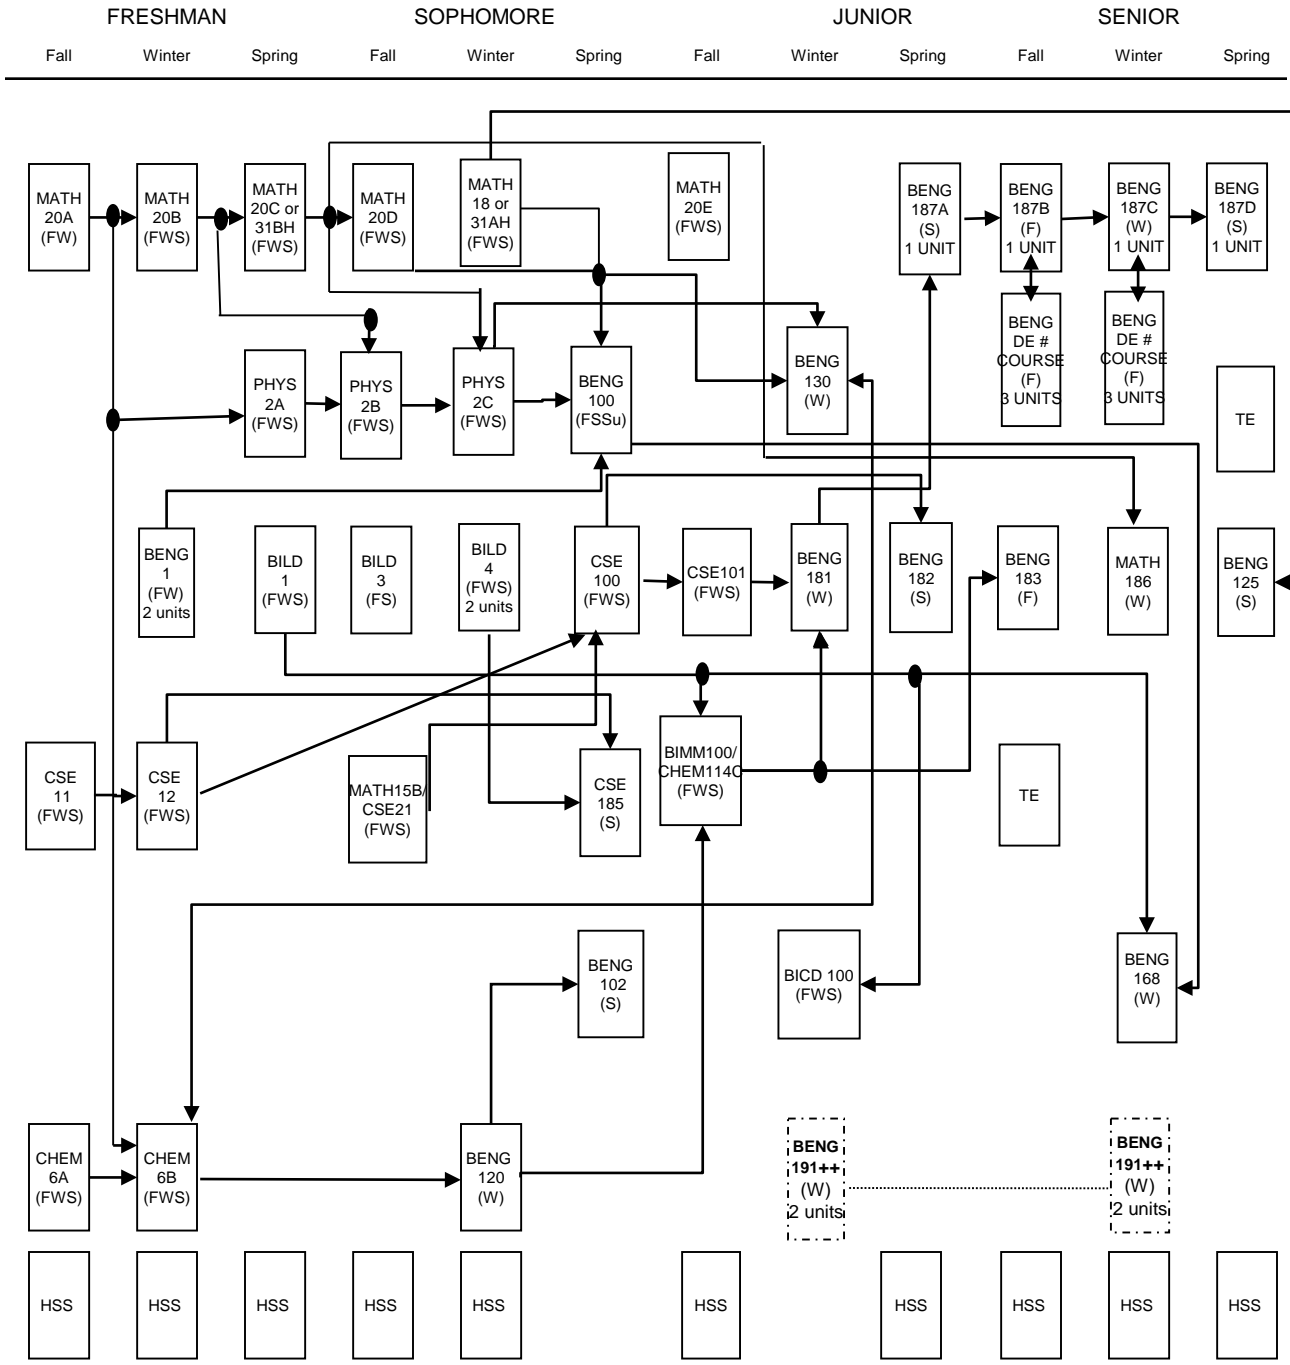

BIOENGINEERING: BIOINFORMATICS (BINF) COURSE FLOWCHART

Not Accredited by the Engineering Accreditation Commission of the
Accreditation Board for Engineering & Technology [EAC/ABET]

~REV. 4/8/2024

(ALL COURSES REQUIRED FOR THE MAJOR MUST BE TAKEN FOR LETTER GRADES.)

++BENG 191 may be taken once and is recommended for Juniors and Seniors, but not required.

Electives: